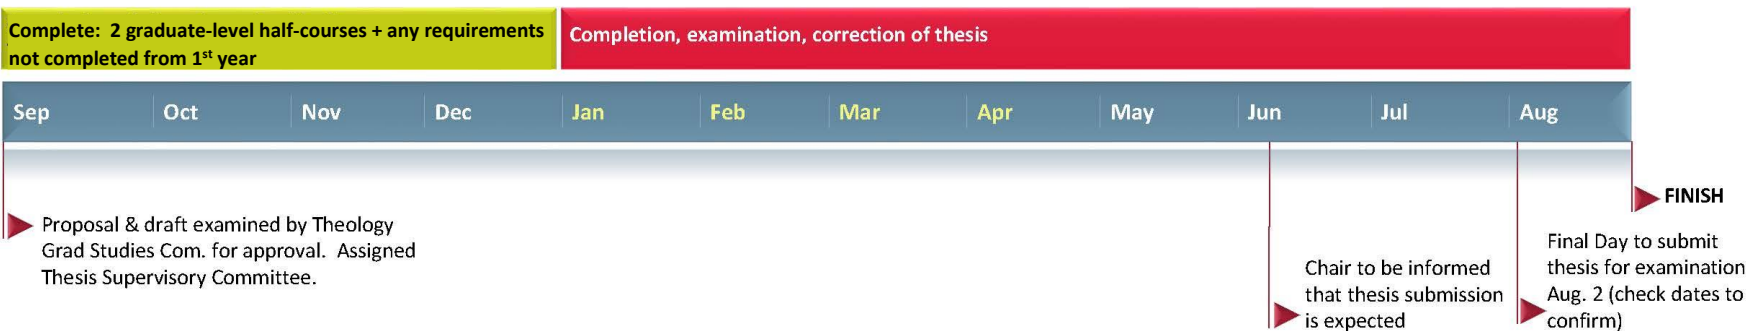

MA (Theology)

Normal Full-Time Timeline

Huron
THEOLOGY

YEAR ONE

YEAR TWO

See official program regulations and graduate regulations for details and this year's dates.